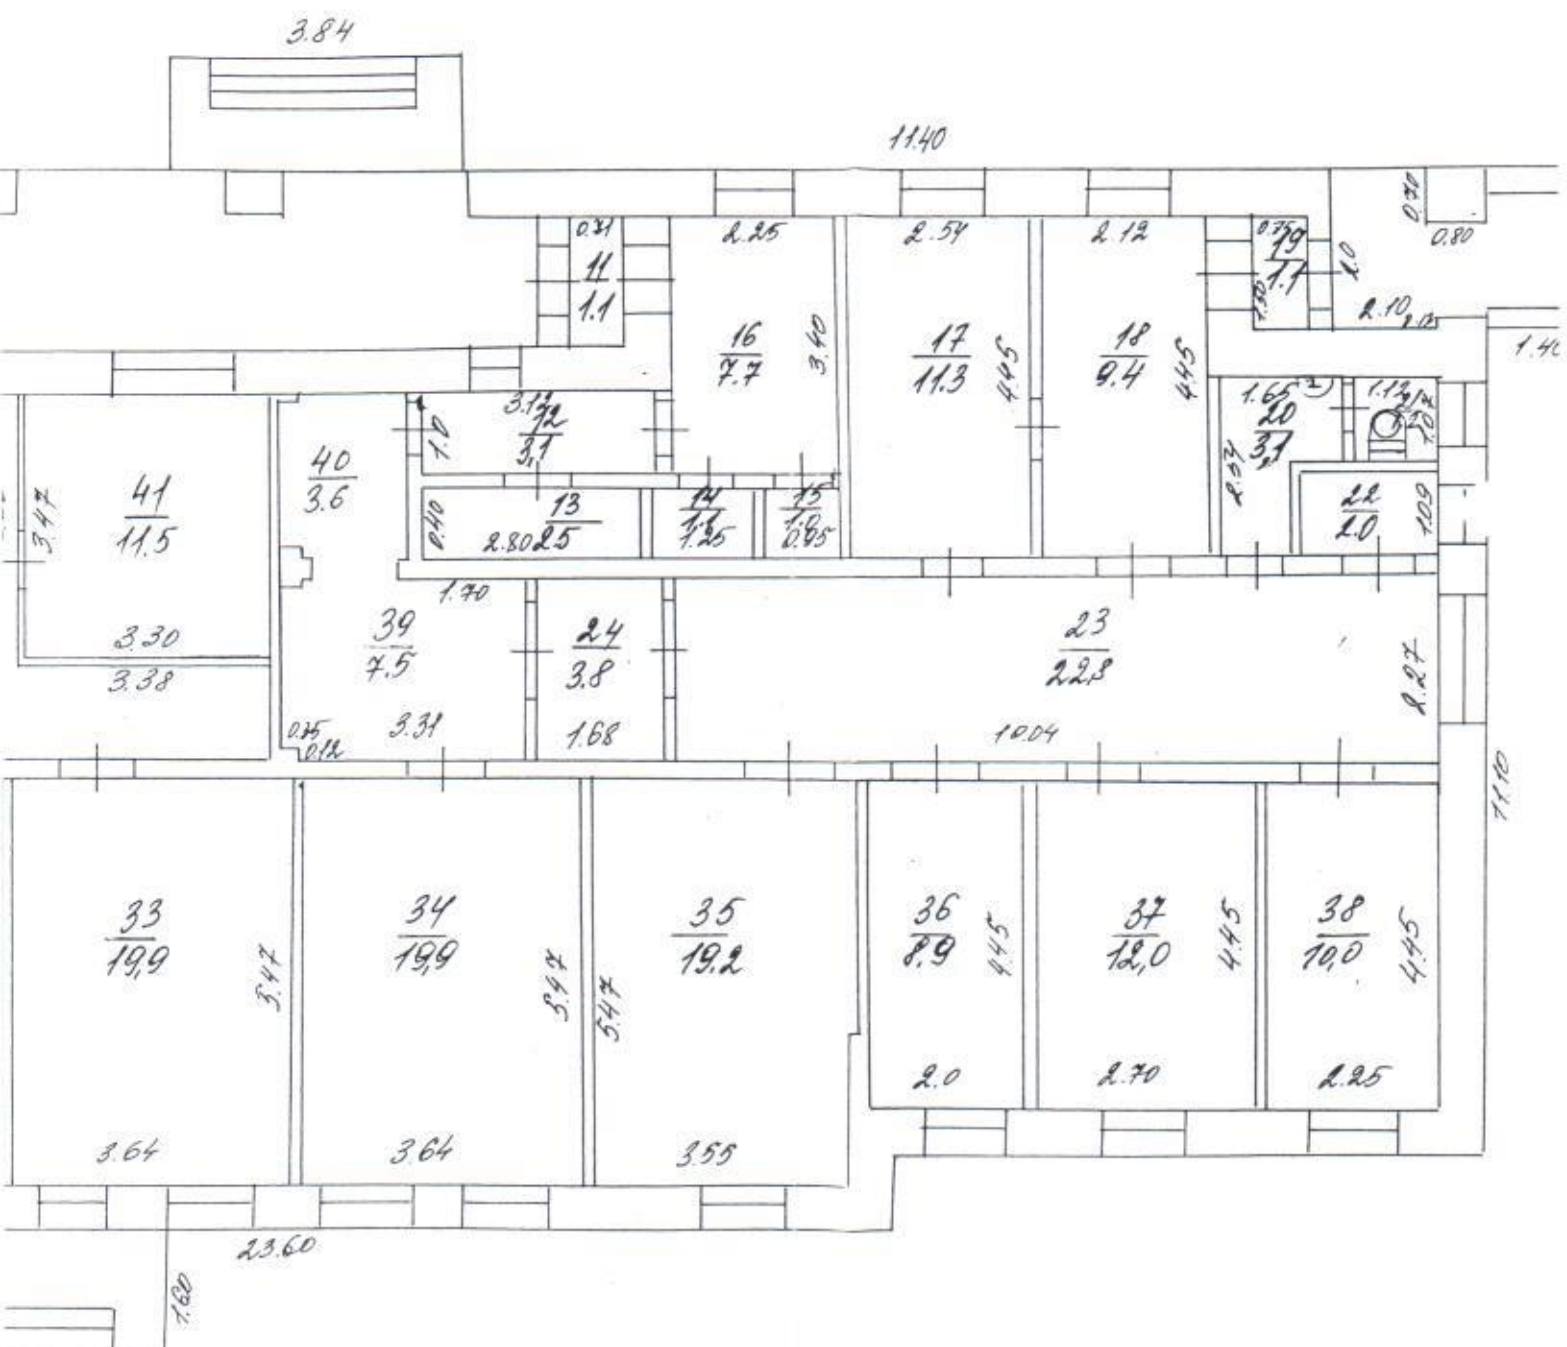

Y. 160

Architectural drawing stamp

А5
м. Москва, 17

№ 2905